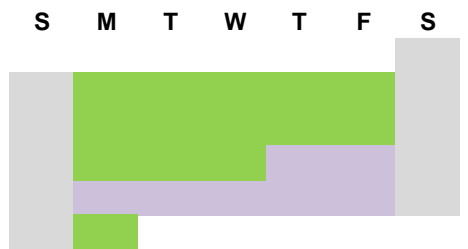

RIALTO UNIFIED SCHOOL DISTRICT
2024/2025

JULY 2024

AUGUST 2024

SEPTEMBER 2024

OCTOBER 2024

JANUARY 2025

FEBRUARY 2025

MARCH 2025